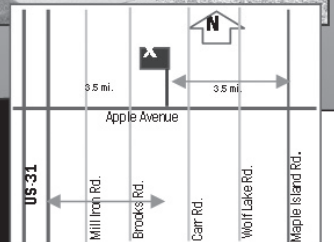

**SERVING
WEST MICHIGAN
FOR 25 YEARS!**

HOURS:
7:30-5:00 Mon.-Fri.
CLOSED Sat. & Sun.

LIKE US ON
FACEBOOK

231-788-5336

4566 Apple Avenue, Muskegon
East on Apple just 3.5 miles from US-31
www.sethcolumber.com
email: info@sethcolumber.com